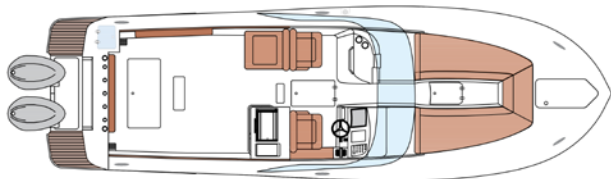

## 255 DORADO SPECIFICATIONS

Length:	25' 6" / 7.77 m
Beam:	8' 11" / 2.72 m
Dry Weight w/o Engine (aprx):	5,258 lbs / 2,385 kg
Fuel Capacity:	132 gal / 499 L
Fresh Water Capacity:	15 gal / 57 L
Holding Tank Capacity:	9 gal / 34 L
Deadrise:	21.5 degrees
Max HP (Yamaha Outboards):	400 HP / 298 kW
Draft (aprx):	19" / 0.48 m
Person Capacity / Person Weight Capacity:	11 / 1,800 lbs / 816 kg