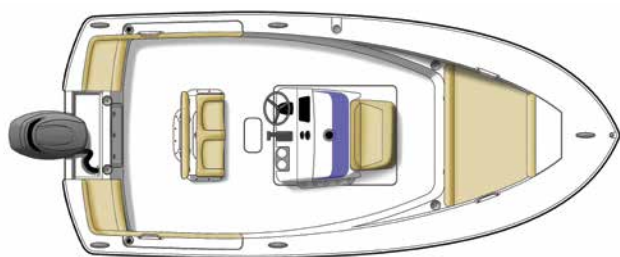

195 SPORTFISH SPECIFICATIONS

Length:	19' 5" / 5.92 m
Beam:	8' 6" / 2.6 m
Dry Weight w/o Engines (aprx):	2,150 lbs / 975 kg
Fuel Capacity:	43 gal / 163 L
Deadrise:	19 degrees
Bridge Clearance w/ T-Top (aprx):	77" / 2.31 m
Rec HP (Yamaha Outboards):	115 HP / 86 kW
Max HP (Yamaha Outboards):	150 HP / 112 kW
Draft (aprx):	13" / 0.33 m
Outboard Shaft:	25" / 0.64 m
Person Capacity / Person Weight Capacity:	7 / 1,050 lbs / 476 kg

195 SPORTFISH STANDARD EQUIPMENT

- Center Console w/ Grab Rail & Footrest
- (4) S.S. Flush Mount Rod Holders
- Compass
- 12V Plug & (2) USB Outlets
- Under Gunnel Rod Storage
- (4) Console Rod Holders
- Swim Platform w/ Ladder
- Leaning Post Backrest
- (6) Cup Holders
- Silver Accent & Pinstripe on Hull
- Leaning Post Aerated Baitwell
- Battery On / Off Switch
- Cooler w/ Cushions
- S.S. Rub Rail
- Shrink Wrap
- Stern / Bow / Midship Pull-Up Cleats
- Stern Jump Seats
- BayStar Hydraulic Steering
- LED Under Gunnel Lights