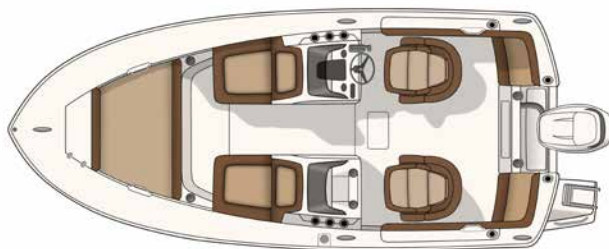

*Model Shown with Optional Equipment.

Scout[™]
Discover More...

195 SPORT DORADO

MODEL INFORMATION

Why Scout?

We build the finest coastal fishing boats by offering you:

- Performance with Class
- 100% Hand-Laid Construction
- Head-Turning Designs
- Superior Fit & Finish
- Best Strength-to-Weight Ratio in its Class
- Fuel Efficient Hull Designs
- Stylish Interior Appointments
- Completely Finished Bilge, Lids, Doors and Hatches
- Leading Industry Innovator Since 1989
- Debt Free Financial Stability
- Lower Cost of Ownership
- Family Owned & Operated
- Unmatched Customer Service

195 SPORT DORADO SPECIFICATIONS

Length:	19' 5" / 5.92 m
Beam:	8' 6" / 2.6 m
Dry Weight w/o Engines (aprx):	2,150 lbs / 975 kg
Fuel Capacity:	43 gal / 163 L
Deadrise:	19 degrees
Rec HP (Yamaha Outboards):	115 HP / 86 kW
Max HP (Yamaha Outboards):	150 HP / 112 kW
Draft (aprx):	13" / 0.33 m
Person Capacity / Person Weight Capacity:	7 / 1,050 lbs / 476 kg

STEREO

- JL Audio Speaker Upgrade w/ (4) 6.5" Speakers

CANVAS / UPHOLSTERY

- Boat Cover
- Forward Seating Backrests

UNDERWATER LIGHTS

- (2) LED Lumishore Underwater Lights (SMX 11)

TOP OPTIONS

- Bimini Top (Alum.) w/ S.S. Fittings