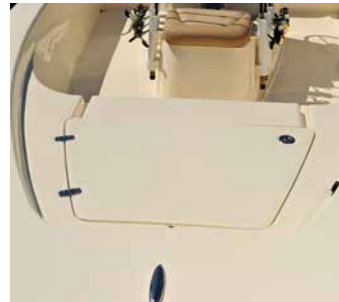

### 177 SPORT SPECIFICATIONS

Length:	17' 7" / 5.36 m
Beam:	7' 3" / 2.21 m
Dry Weight w/o Engines (aprx):	1,000 lbs / 454 kg
Fuel Capacity:	20 gal / 76 L
Deadrise:	13 degrees
Rec HP (Yamaha Outboards):	70/90 HP / 52/67 kW
Max HP (Yamaha Outboards):	115 HP / 86 kW
Draft (aprx):	10" / 0.3 m
Person Capacity / Person Weight Capacity:	4 / 545 lbs / 247 kg