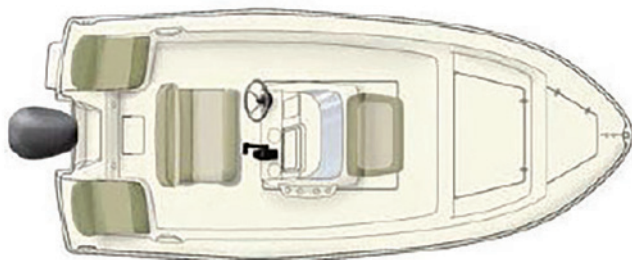

MODEL INFORMATION

Scout[™]
Discover More...

175 SPORTFISH

Why Scout?

We build the finest coastal fishing boats by offering you:

- Performance with Class
- 100% Hand-Laid Construction
- Head-Turning Designs
- Superior Fit & Finish
- Best Strength-to-Weight Ratio in its Class
- Fuel Efficient Hull Designs
- Stylish Interior Appointments
- Completely Finished Bilge, Lids, Doors and Hatches
- Leading Industry Innovator Since 1989
- Debt Free Financial Stability
- Lower Cost of Ownership
- Family Owned & Operated
- Unmatched Customer Service

175 SPORTFISH SPECIFICATIONS

Length:	17' 5" / 5.3 m
Beam:	7' 5" / 2.3 m
Dry Weight w/o Engines (aprx):	1,260 lbs / 572 kg
Fuel Capacity:	28 gal / 106 L
Deadrise:	13 degrees
Rec HP (Yamaha Outboards):	90 HP / 67 kW
Max HP (Yamaha Outboards):	115 HP / 86 kW
Draft (aprx):	10" / 0.3 m
Bridge Clearance (aprx to T-Top):	5' 5" / 1.6 m
Person Capacity/Person Weight Capacity:	6 / 875 lbs / 397 kg