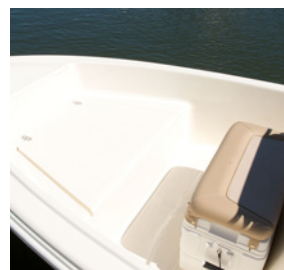

MODEL INFORMATION

Scout[™]
Discover More...

175 SPORTFISH

Why Scout?

We build the finest coastal fishing boats by offering you:

- Performance with Class
- 100% Hand-Laid Construction
- Head-Turning Designs
- Superior Fit & Finish
- Best Strength-to-Weight Ratio in its Class
- Fuel Efficient Hull Designs
- Stylish Interior Appointments
- Completely Finished Bilge, Lids, Doors and Hatches
- Leading Industry Innovator Since 1989
- Debt Free Financial Stability
- Lower Cost of Ownership
- Family Owned & Operated
- Unmatched Customer Service

175 SPORTFISH SPECIFICATIONS

Length:	17' 5" / 5.3 m
Beam:	7' 5" / 2.3 m
Dry Weight w/o Engines (aprx):	1,260 lbs / 572 kg
Fuel Capacity:	28 gal / 106 L
Deadrise:	13 degrees
Rec HP (Yamaha Outboards):	90 HP / 67 kW
Max HP (Yamaha Outboards):	115 HP / 86 kW
Draft (aprx):	10" / 0.3 m
Bridge Clearance (aprx to T-Top):	5' 5" / 1.6 m
Person Capacity/Person Weight Capacity:	6 / 875 lbs / 397 kg

175 SPORTFISH STANDARD EQUIPMENT

- Center Console w/ Grab Rail & Footrest
- (4) S.S. Flush Mount Rod Holders at Stern
- Console Rod Holders
- Aerated Livewell
- Captain's Chairs
- Swim Platform w/ Ladder & Grab Rail
- 12V Plug & (2) USB Outlets
- Midship Pull Up Cleats
- Silver Accent & Pinstripe on Hull
- Igloo 94qt Cooler w/ Cushions
- S.S. Rub Rail
- Port & Stbd Stern Jump Seats w/ Bottom Cushions
- On / Off Battery Select Switch
- Shrink Wrap

175 SPORTFISH OPTIONAL FEATURES

COLORS

- Black
- Midnight Blue
- Crystal Blue
- Shark Gray
- Full Hull Color Upgrade

STEERING

- BayStar Hydraulic Steering

STEREO

- Fusion Bluetooth Stereo w/ (4) 6" Speakers
- JL Audio Speaker Upgrade w/ (4) 6.5" Speakers