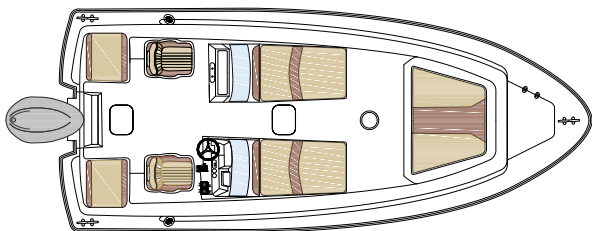

*Model Shown with Optional Equipment.

Scout[™]
Discover More...

MODEL INFORMATION
175 SPORT DORADO

Why Scout?

We build the finest coastal fishing boats by offering you:

- Performance with Class
- 100% Hand-Laid Construction
- Head-Turning Designs
- Superior Fit & Finish
- Best Strength-to-Weight Ratio in its Class
- Fuel Efficient Hull Designs
- Stylish Interior Appointments
- Completely Finished Bilge, Lids, Doors and Hatches
- Leading Industry Innovator Since 1989
- Debt Free Financial Stability
- Lower Cost of Ownership
- Family Owned & Operated
- Unmatched Customer Service

175 SPORT DORADO SPECIFICATIONS

Length:	17' 5" / 5.3 m
Beam:	7' 5" / 2.3 m
Dry Weight w/o Engines (aprx):	1,310 lbs / 594 kg
Fuel Capacity:	28 gal / 106 L
Deadrise:	13 degrees
Rec HP (Yamaha Outboards):	90 HP / 67 kW
Max HP (Yamaha Outboards):	115 HP / 86 kW
Draft (aprx):	10" / 0.3 m
Person Capacity / Person Weight Capacity:	6 / 875 lbs / 397 kg