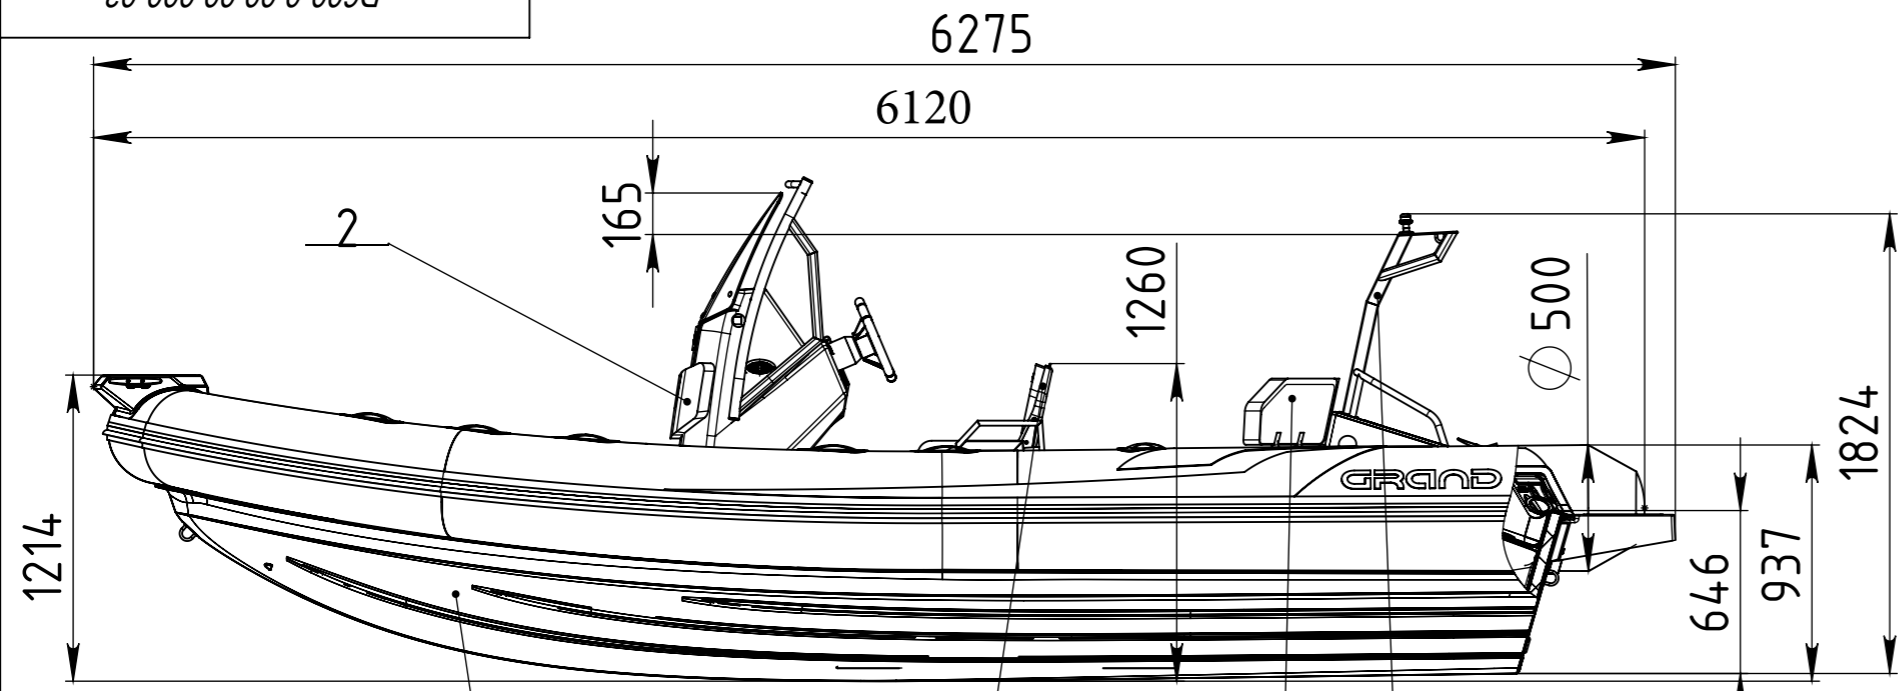

D600-0.00.00.000-03

Item	Designation	Denomination	Qty.
1	26003	Fiberglass hull	1
2	42500	Steering console CL-26 (LUX/ACTIVE)	1
3	40670	Removable front seat SD-07	1
4	35804	Inflate tube	1
5	40600	Rotatable double seat SD-26	1
6	40632	Bow step plate	1
7	50491	Rear central backrest	1
8	50488	Rear right cushion seat	1
9	50493	Rear left backrest	1
10	50480	Anchor cushion	1
11	50481	Front seat	1
12	50493	Rear left cushion seat	1
13	50484	Rear central cushion seat	1
14	50495	Rear right backrest	1
15	40635	Right swimming platform	1
16	40638	Left swimming platform with ladder	1
17	53104	Waterski towing/navigation arch, painted	1

DIMENSION (cm)		CAPACITY		TUBE	
Length overall	612	Passengers capacity	12	Tube diameter (cm)	50
Length internal	440	Max loading capacity (kg)	1110	Number of chambers	5
Width overall	250	Transport gross weight (kg)	707	Tube volume (m³)	2.01
Width internal	154	Bare boat weight (kg)	597	Tube material	PVC/Hypalon
Engine max (HP)	150				
Engine recommended (HP)	130				