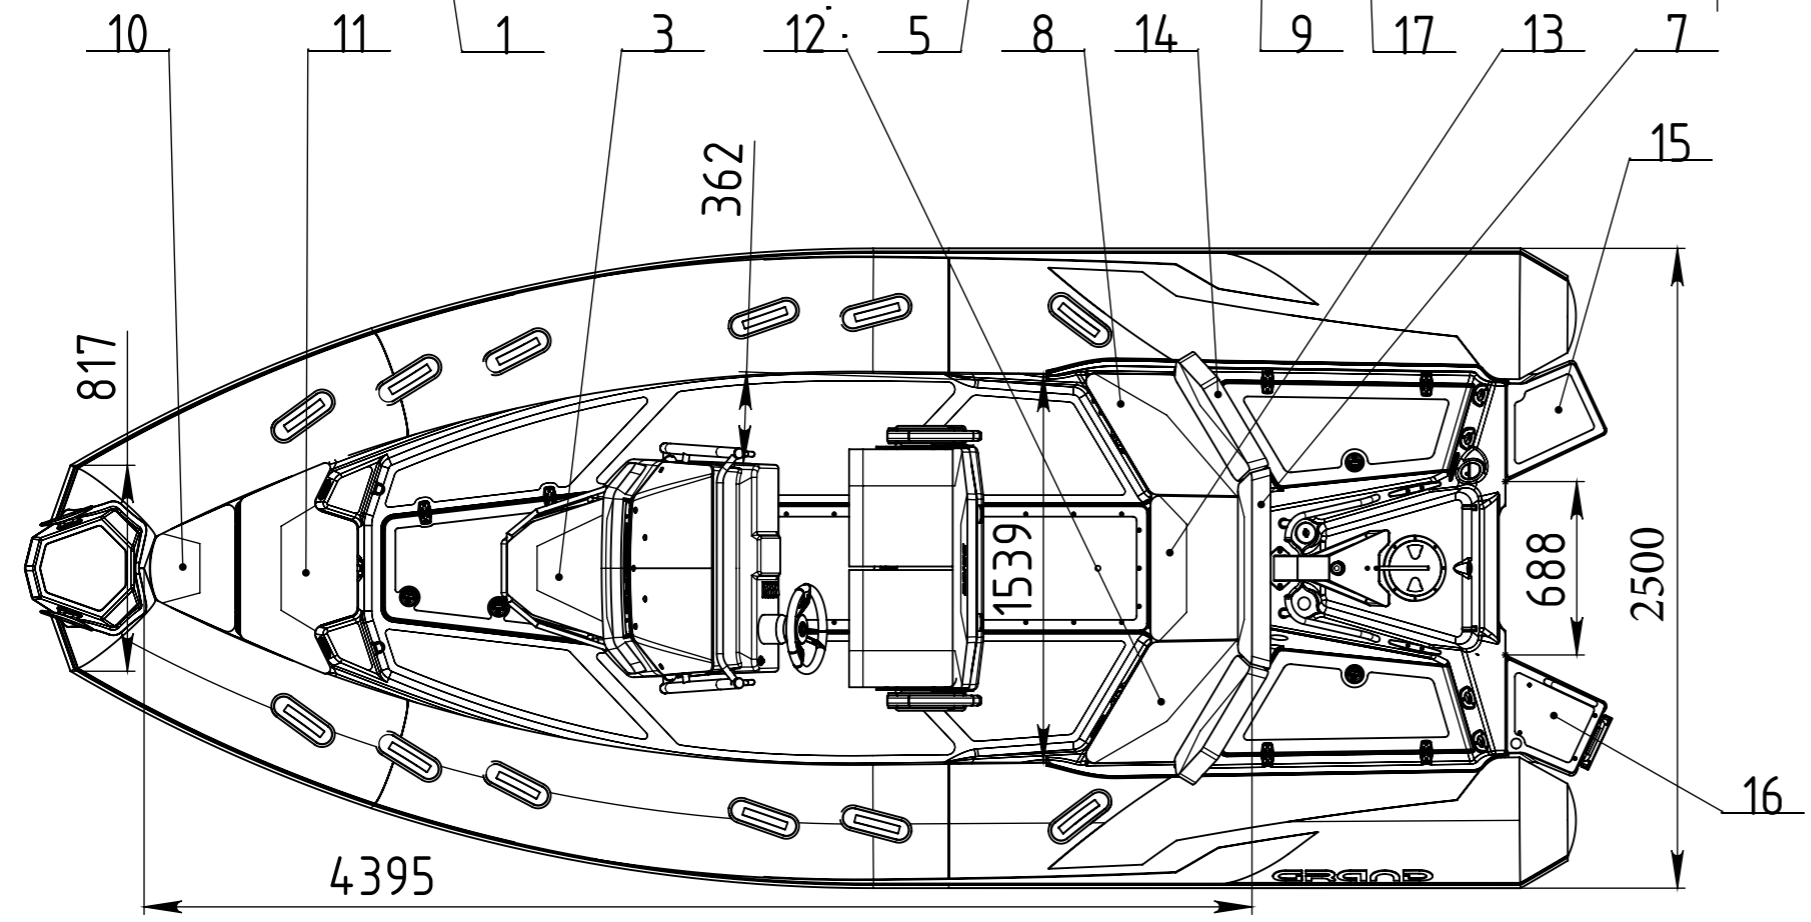

D600-0.00.00.000-03

Item	Designation	Denomination	Qty.
1	26003	Fiberglass hull	1
2	42500	Steering console CL-26 (LUX/ACTIVE)	1
3	40670	Removable front seat SD-07	1
4	35804	Inflate tube	1
5	40600	Rotatable double seat SD-26	1
6	40632	Bow step plate	1
7	50491	Rear central backrest	1
8	50488	Rear right cushion seat	1
9	50493	Rear left backrest	1
10	50480	Anchor cushion	1
11	50481	Front seat	1
12	50493	Rear left cushion seat	1
13	50484	Rear central cushion seat	1
14	50495	Rear right backrest	1
15	40635	Right swimming platform	1
16	40638	Left swimming platform with ladder	1
17	53104	Waterski towing/navigation arch, painted	1

DIMENSION (cm)		CAPACITY		TUBE	
Length overall	612	Passengers capacity	12	Tube diameter (cm)	50
Length internal	440	Max loading capacity (kg)	1110	Number of chambers	5
Width overall	250	Transport gross weight (kg)	707	Tube volume (m³)	2.01
Width internal	154	Bare boat weight (kg)	597	Tube material	PVC/Hypalon
Engine max (HP)	150				
Engine recommended (HP)	130				

Изм.	Лист	№ докум.	Подп.	Дата
Drawn		Miroshnichenko S		
Confirm		Borodin V		

DRIVE D600 LUX		Scale	
		1:30	
16003		Лист 1	Листов 1
Grand Marine LTD			

Подпись и дата
 Инв. № дубл.
 Взам. инв. №
 Подпись и дата
 Инв. № подл.