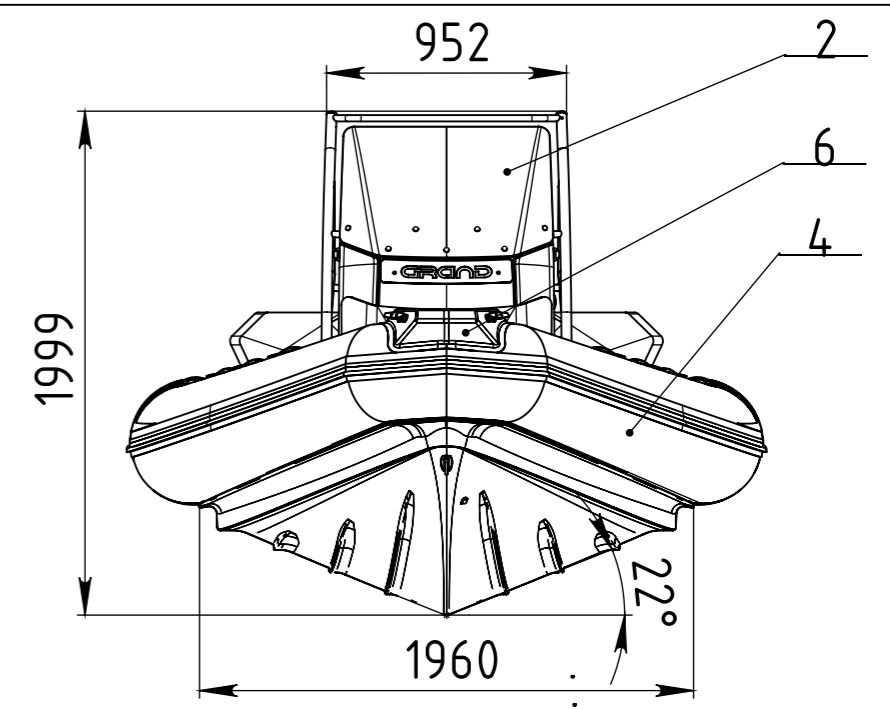

D600-0.00.00.000-03

Item	Designation	Denomination	Qty.
1	26003	Fiberglass hull	1
2	42500	Steering console CL-26 (LUX/ACTIVE)	1
3	40670	Removable front seat SD-07	1
4	35804	Inflate tube	1
5	40600	Rotatable double seat SD-26	1
6	40632	Bow step plate	1
7	50491	Rear central backrest	1
8	50488	Rear right cushion seat	1
9	50493	Rear left backrest	1
10	50480	Anchor cushion	1
11	50481	Front seat	1
12	50493	Rear left cushion seat	1
13	50484	Rear central cushion seat	1
14	50495	Rear right backrest	1
15	40635	Right swimming platform	1
16	40638	Left swimming platform with ladder	1
17	53104	Waterski towing/navigation arch, painted	1

DIMENSION (cm)		CAPACITY		TUBE	
Length overall	612	Passengers capacity	12	Tube diameter (cm)	50
Length internal	440	Max loading capacity (kg)	1110	Number of chambers	5
Width overall	250	Transport gross weight (kg)	707	Tube volume (m³)	2.01
Width internal	154	Bare boat weight (kg)	597	Tube material	PVC/Hypalon
Engine max (HP)	150				
Engine recommended (HP)	130				

Изм.	Лист	№ докум.	Подп.	Дата
Drawn		Miroshnichenko S		
Confirm		Borodin V		

DRIVE D600 LUX		Scale	
		1:30	
16003		Лист 1	Листов 1
Grand Marine LTD			

Подпись и дата
 Инв. № дубл.
 Взам. инв. №
 Подпись и дата
 Инв. № подл.